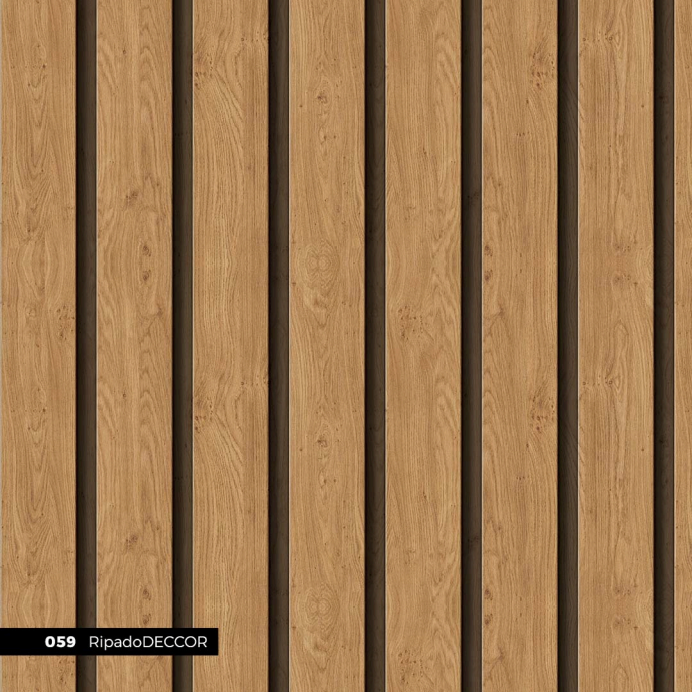

059 RipadoDECCOR