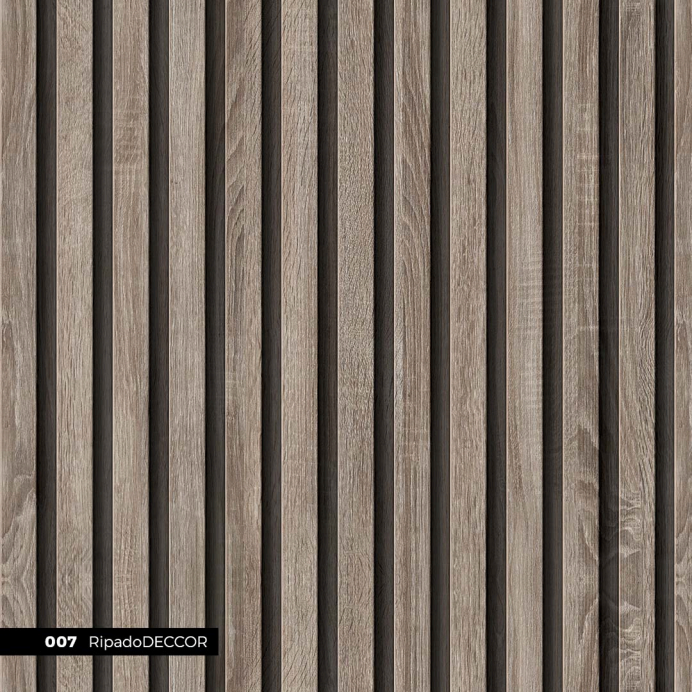

007 RipadoDECCOR