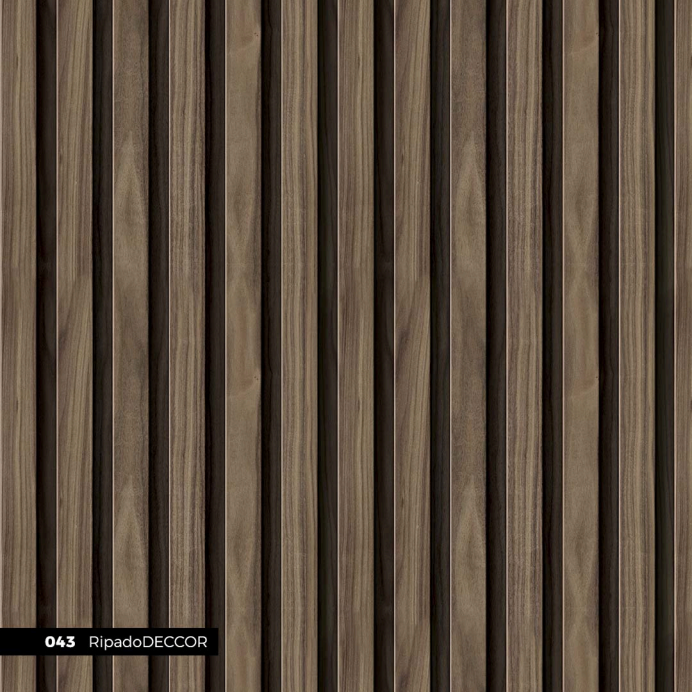

043 RipadoDECCOR