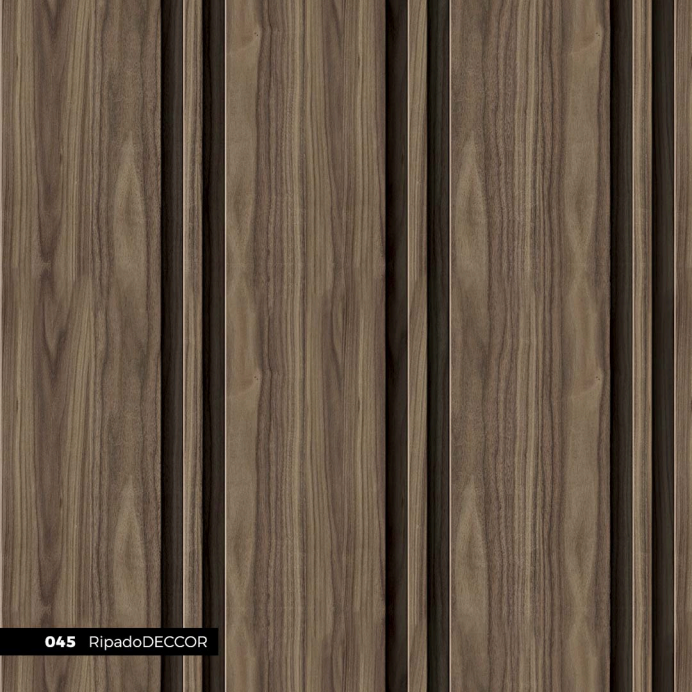

045 RipadoDECCOR