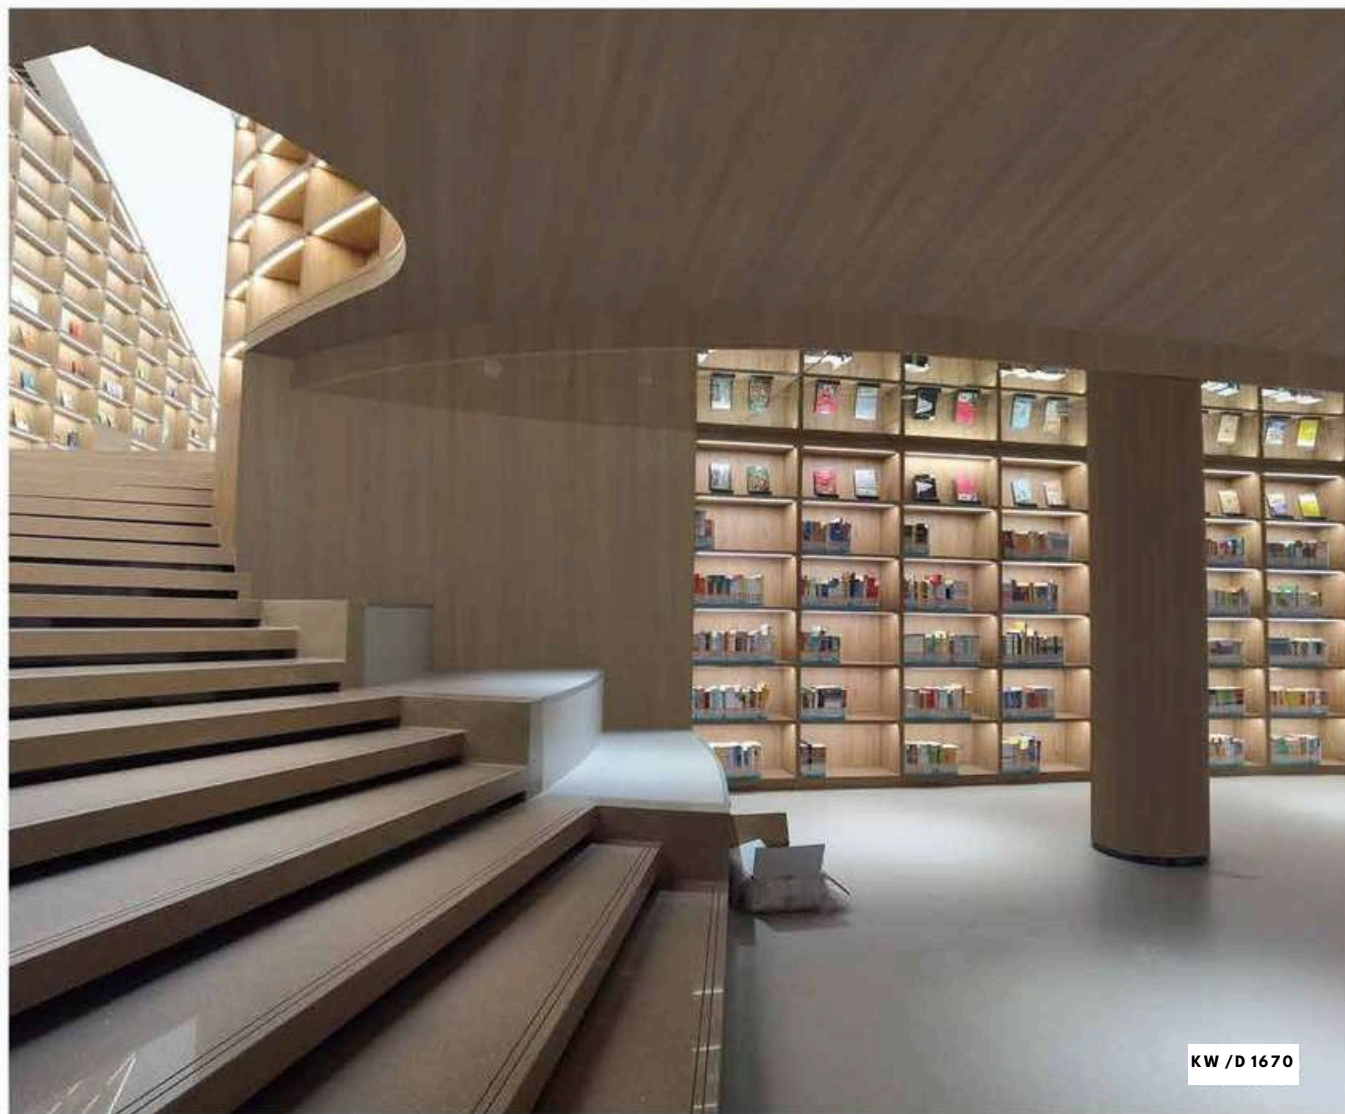

Series KW/GN Size:1.24mX50m

Wood grain

Vertical

KW / D 1670