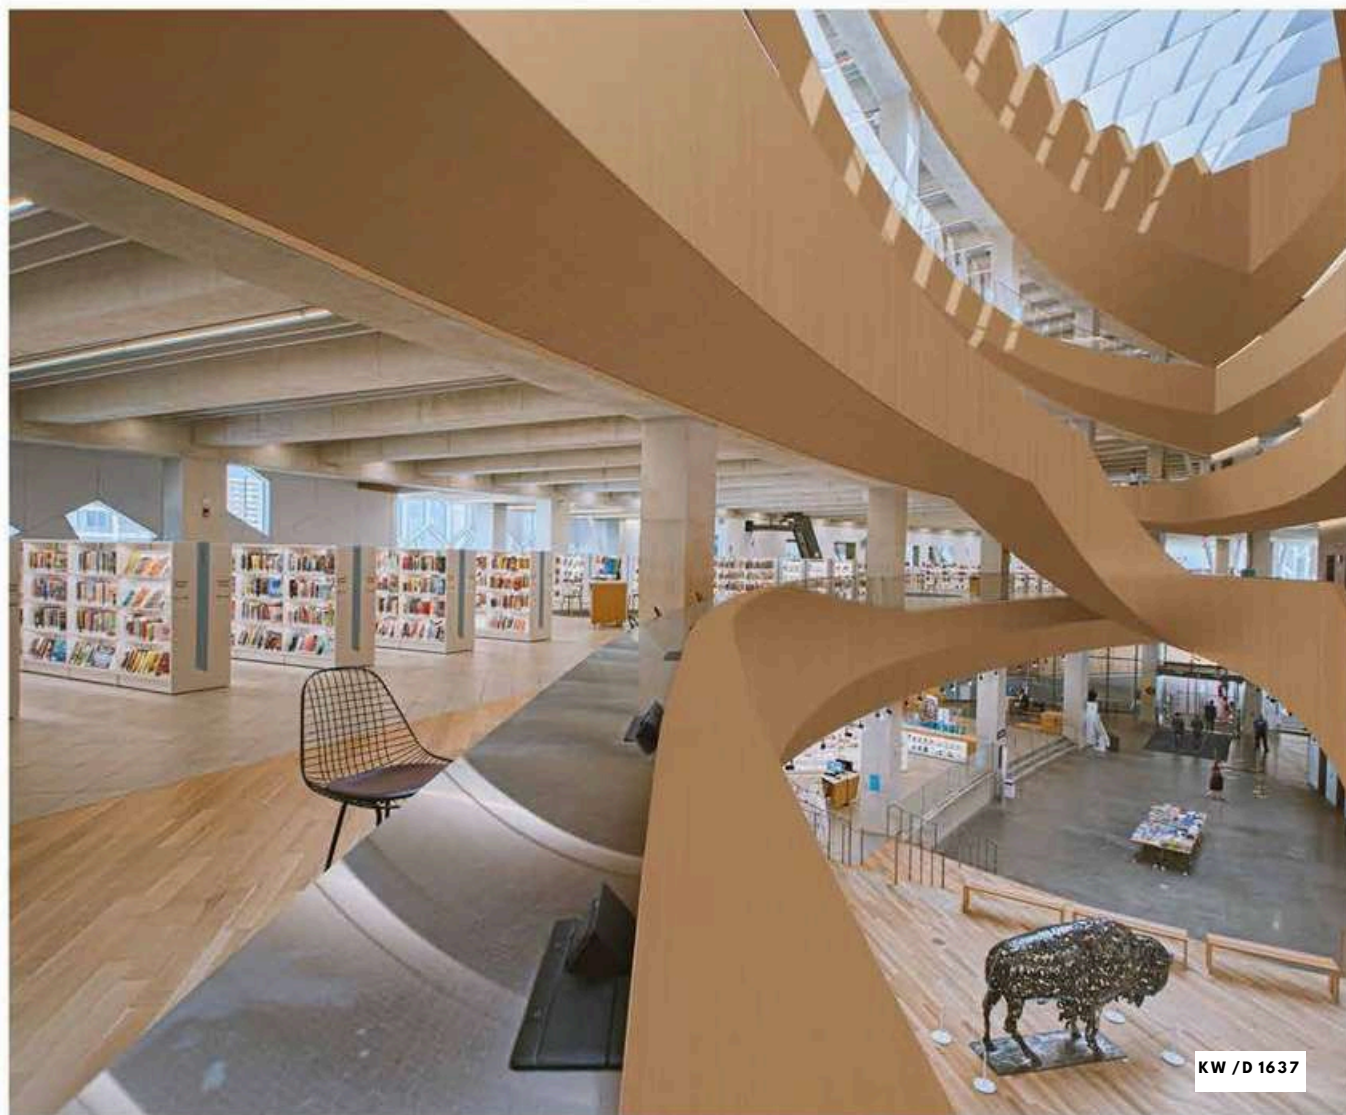

Series KW/GN Size: **1.24mX50m**

Wood grain

Vertical

KW / D 1637