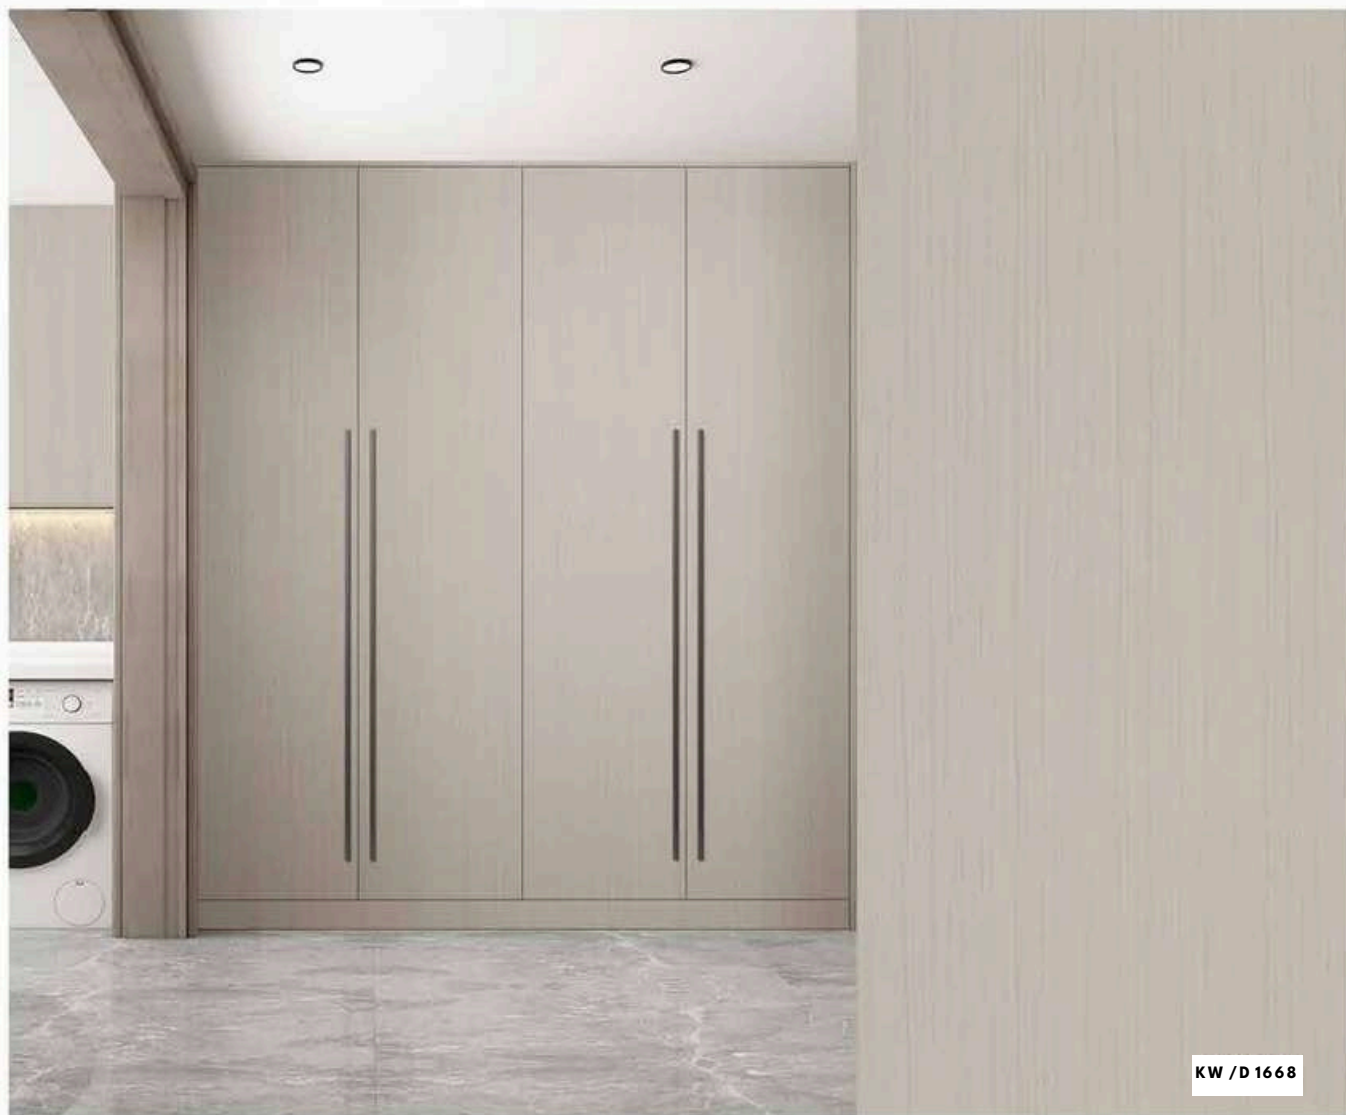

KW / D 1646 

KW / D 1629 

KW / D 1628 

Series **KW / GN** Size: **1.24mX50m**

 Wood grain

 Vertical

KW / D 1668 

Series: KW / eN Size: 1.24mX50m  Wood grain  Vertical