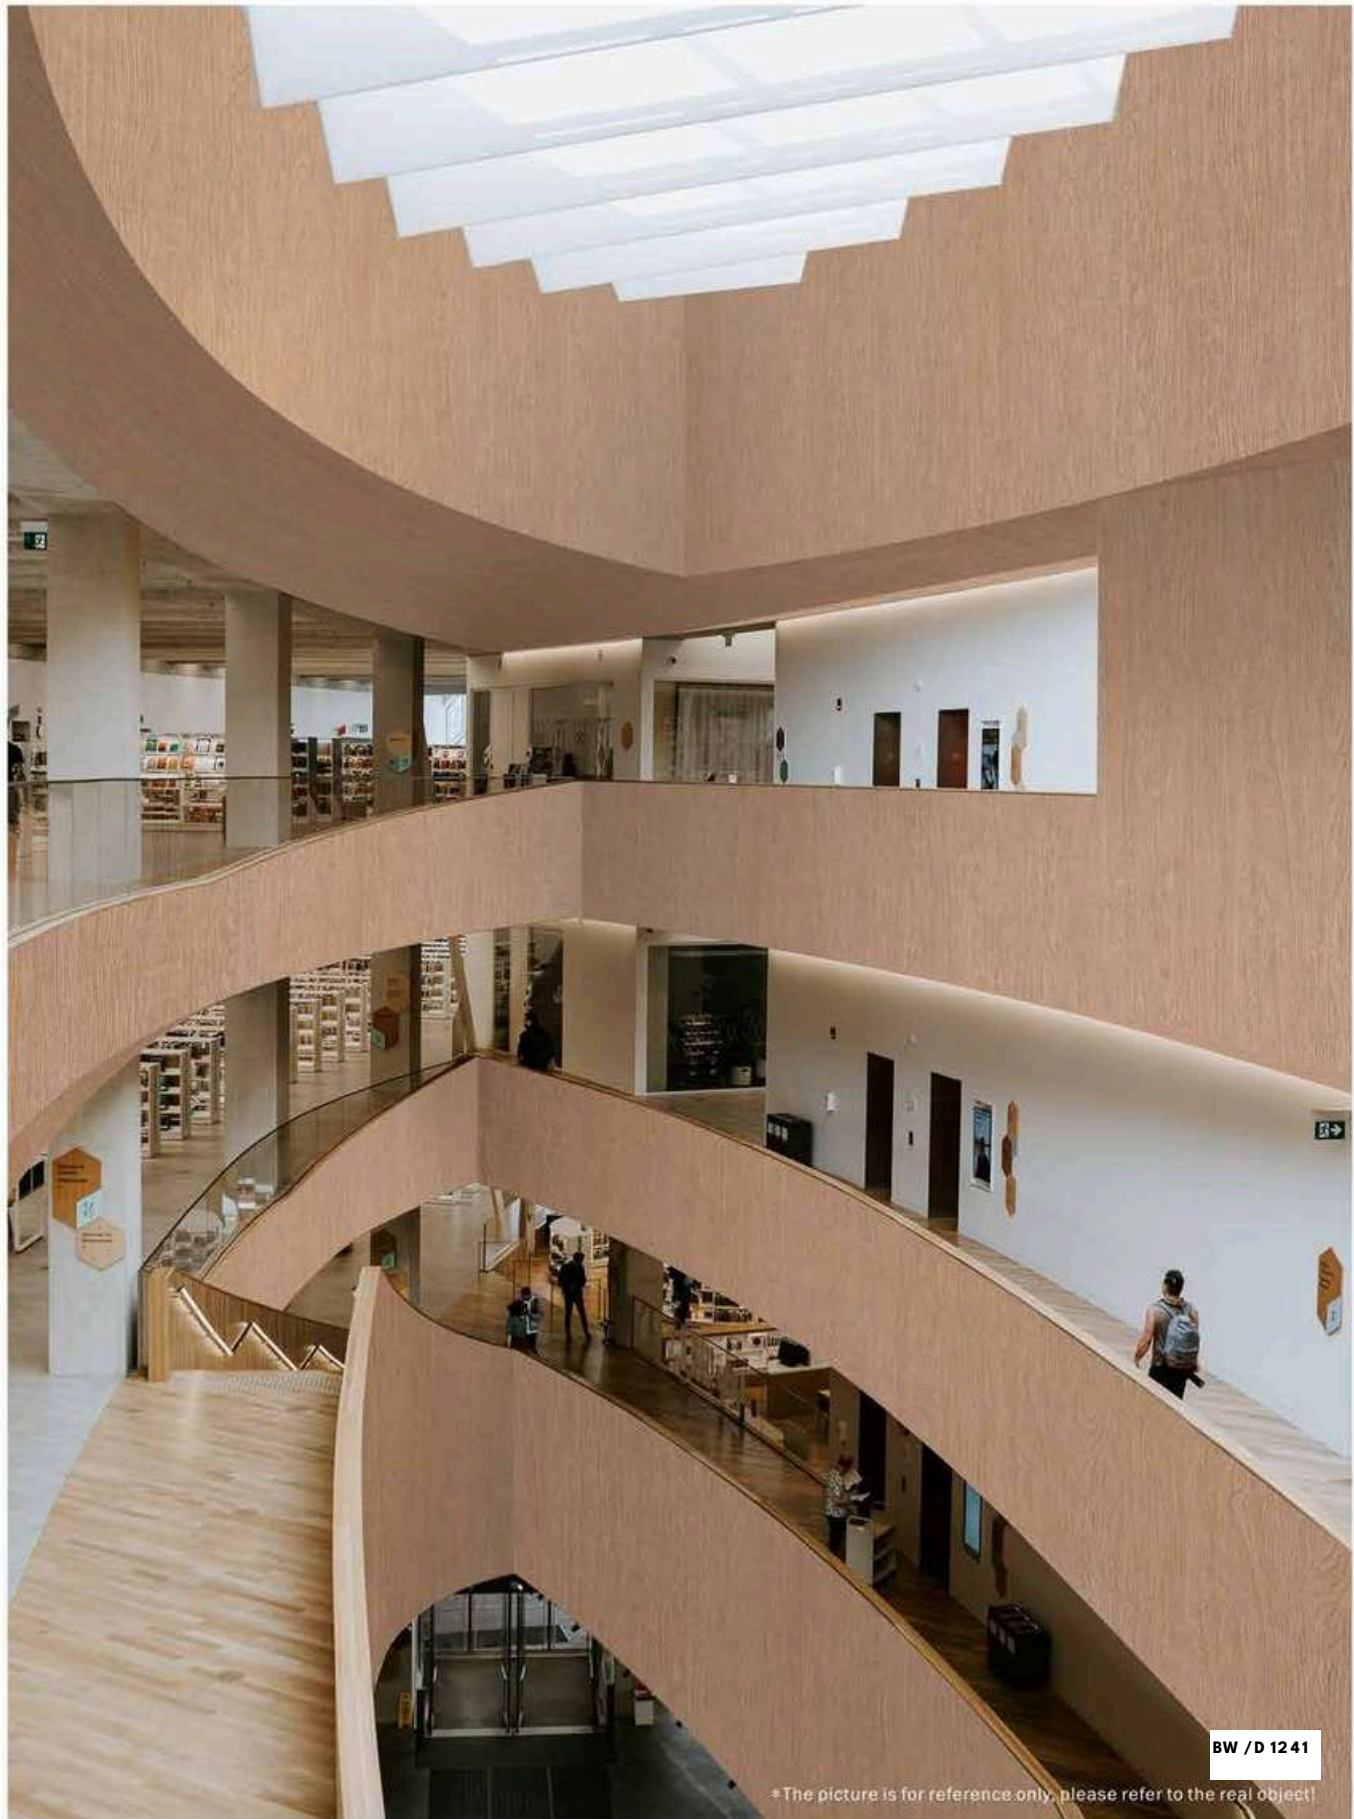

Series: **BW / GN** Size: **1.24mX50m**  Wood grain  Vertical

BW / D 1240 

BW / D 1241 

Series: **BW / GN** Size: **1.24mX50m**

Wood grain

Vertical

BW / D 1241

*The picture is for reference only, please refer to the real object!